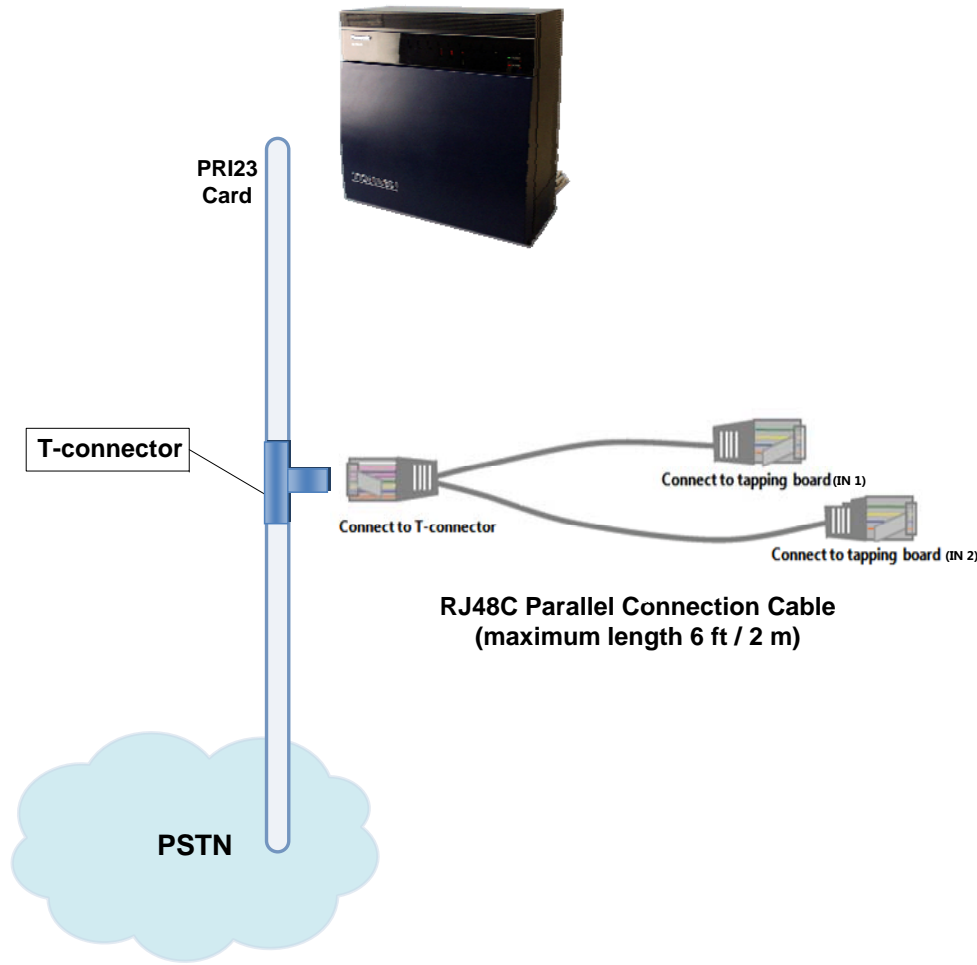

Call Recording – Digital PRI23 Trunks Typical Wiring Diagram

Shipped by Polty's:

- 4U Chassis
- PRI23 Call Recording Board (already installed)
- RJ48 Parallel Connection Cable (length 3ft / 1m)

Call Recording Chassis

PRI23 Call Recording Board

The board features two ports labeled IN 1 and IN 2 on the left side. A callout box points to a slot on the right side labeled CF-Bus Slot.